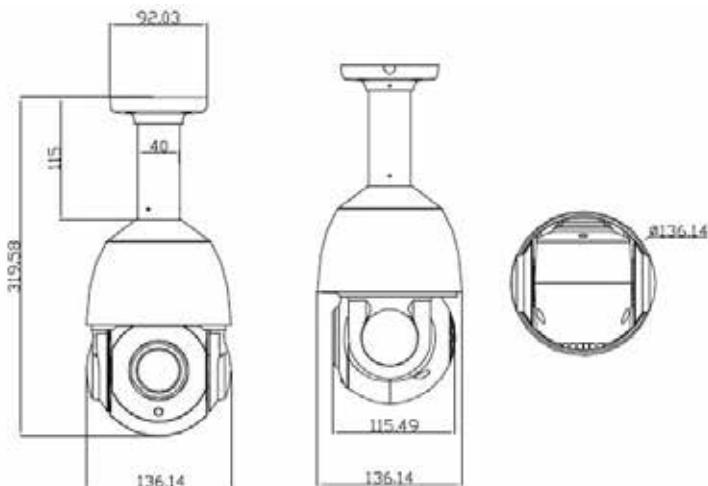

Dimension (unit:mm)

Weight

4.2Kgs

(*). Design and specifications are subject to change for product improvements without prior notice.