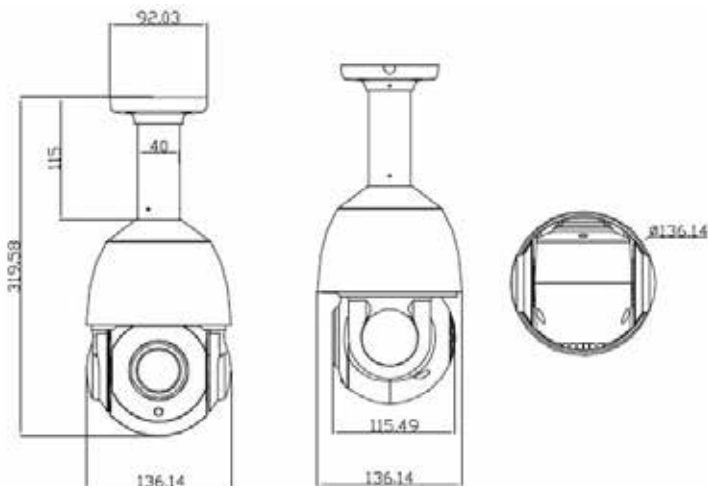

General	
Language	English, Spanish, Korean, Italian, Turkish, Thai, Russian Polish, French, Traditional Chinese, Simplified Chinese
Operating Conditions	Indoor: 0°~ +40° Outdoor: -40°~ +60°
Power Supply	DC12V, POE+
Power Consumption	12.05W (IR OFF) 21.18W (IR ON)
Lightning Protection	Transient voltage 6000V
Impact Protection	IP66
Wiper	N/A
IR LEDs	∅ 42x6PCS
Dimensions	29.5x28x17(cm)

Dimension (unit:mm)

Weight

4.2Kgs

(* Design and specifications are subject to change for product improvements without prior notice.