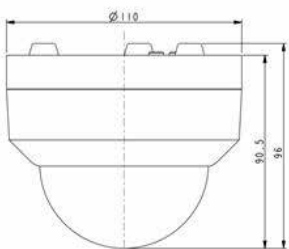

Lens

Focal Length	2.8mm--12mm
Zoom Speed	Approx. <4s (Optical Wide-Tele)
Angle of View	55.8°(w)~3.2°(t)
Min. Working Distance	1-1.5m(Wide-Tele)
Aperture Range	F1.5-F3.0

Pan & Tilt

Pan Range	355°
Pan Speed	Pan Manual Speed: 0.1° ~355°/s Pan Preset Speed: 355°/s
Preset Accuracy	±0.2°
Tilt Range	0°~90° (Auto Flip)
Tilt Speed	Tilt Manual Speed: 0°~90°/s Tilt Preset Speed: 90°/s
Proportional Zoom	Rotation Speed Can Be Adjusted Automatically According to Zoom Multiples
3D Position	Y
Number of Preset	220
Scan	3 groups
Cruise	/
Pattern	/
Power Loss Recovery	/
Guard Action	Y
PTZ Position Display	Y
Freeze Frame	Y

Infrared

IR Distance	40m
IR Angle	Adjustable by Zoom

Interface

Audio Input	/
Audio Output	/
Ethernet	1-ch RJ45 10M/ 100M
Alarm Input	Optional
Alarm Output	Optional
On-board Storage	Optional
BNC Output & RS485	N/A
Extension	N/A

Network

Max. Image Resolution	1920×1080
Main Stream	2592x1944@15fps; 2592x1520@25fps; 1920×1080@25/30fps; 1280×960@25/30fps; 1280×720@25/30fps; 1280×720@50/60fps 704×576@25/30fps; 704×480@50/60fps
Sub Stream	704×576@25fps/704×480@30fps 352×288@25fps/352×240@30fps 176×144@25fps/176×120@30fps
Third Stream	352×288@25fps/352×240@30fp
Image Compression	H.265H/H.264M/H.264B/MJPEG
Audio Compression	/
Protocols	IPv4/IPv6/HTTP/802.1x/FTP/SMTP/UPnP/SNMP DNS/DDNS/NTP/RTSP/TCP/UDP/DHCP/PPPoE
Web Browser	IE8/Firefox24 or above
System Compatibility	ONVIF (Profile S), SDK, CGI

Dimension (unit:mm)

Weight

1.1Kgs

(*). Design and specifications are subject to change for product improvements without prior notice.