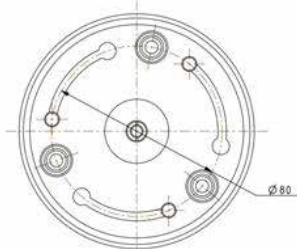

Lens

Focal Length	2.8mm--12mm
Zoom Speed	Approx. <4s (Optical Wide-Tele)
Angle of View	55.8°(w)~3.2°(t)
Min. Working Distance	1-1.5m(Wide-Tele)
Aperture Range	F1.5-F3.0

Pan & Tilt

Pan Range	355°
Pan Speed	Pan Manual Speed: 0.1° ~355°/s Pan Preset Speed: 355°/s
Preset Accuracy	±0.2°
Tilt Range	0°~90° (Auto Flip)
Tilt Speed	Tilt Manual Speed: 0°~90°/s Tilt Preset Speed: 90°/s
Proportional Zoom	Rotation Speed Can Be Adjusted Automatically According to Zoom Multiples
3D Position	Y
Number of Preset	220
Scan	3 groups
Cruise	/
Pattern	/
Power Loss Recovery	/
Guard Action	Y
PTZ Position Display	Y
Freeze Frame	Y

Infrared

IR Distance	40m
IR Angle	Adjustable by Zoom

Interface

Audio Input	/
Audio Output	/
Ethernet	1-ch RJ45 10M/ 100M
Alarm Input	Optional
Alarm Output	Optional
On-board Storage	Optional
BNC Output & RS485	N/A
Extension	N/A

Network

Max. Image Resolution	1920×1080
Main Stream	2592x1944@15fps; 2592x1520@25fps; 1920×1080@25/30fps; 1280×960@25/30fps; 1280×720@25/30fps; 1280×720@50/60fps 704×576@25/30fps; 704×480@50/60fps
Sub Stream	704×576@25fps/704×480@30fps 352×288@25fps/352×240@30fps 176×144@25fps/176×120@30fps
Third Stream	352×288@25fps/352×240@30fp
Image Compression	H.265H/H.264M/H.264B/MJPEG
Audio Compression	/
Protocols	IPv4/IPv6/HTTP/802.1x/FTP/SMTP/UPnP/SNMP DNS/DDNS/NTP/RTSP/TCP/UDP/DHCP/PPPoE
Web Browser	IE8/Firefox24 or above
System Compatibility	ONVIF (Profile S), SDK, CGI

Dimension (unit:mm)

Weight

1.1Kgs

(*). Design and specifications are subject to change for product improvements without prior notice.