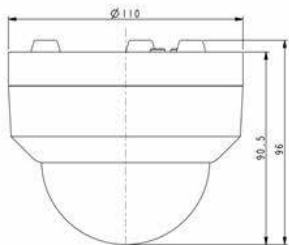

Dimension (unit:mm)

Weight

1.1Kgs

(*). Design and specifications are subject to change for product improvements without prior notice.