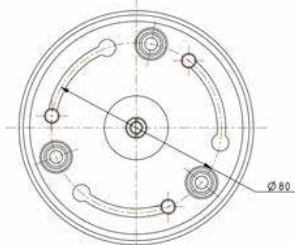

Dimension (unit:mm)

Weight

1.1Kgs

(*). Design and specifications are subject to change for product improvements without prior notice.