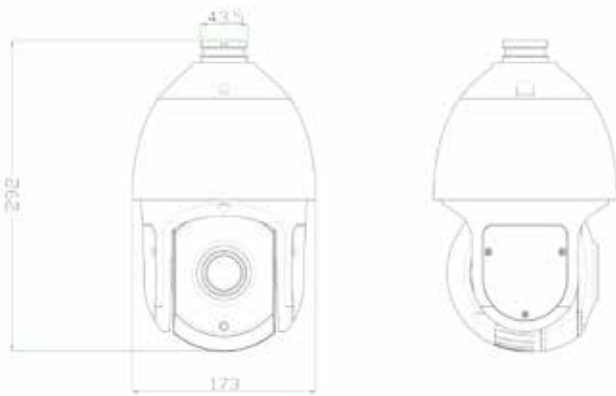

General

Language	English, Spanish, Korean, Italian, Turkish, Thai, Russian Polish, French, Traditional Chinese, Simplified Chinese
Operating Conditions	Indoor: 0°~ +40° Outdoor: -40°~ +60°
Power Supply	DC12V, POE+
Power Consumption	12.05W(IR OFF)/21.18W(IR ON)
Lightning Protection	Transient voltage 3000V
Impact Protection	IP66
Wiper	N/A
IR LEDs	≤ 42x8PCS
Dimensions	26.5x26.5x42(cm)

Dimension (unit:mm)

Weight

9.7Kgs

(* Design and specifications are subject to change for product improvements without prior notice.