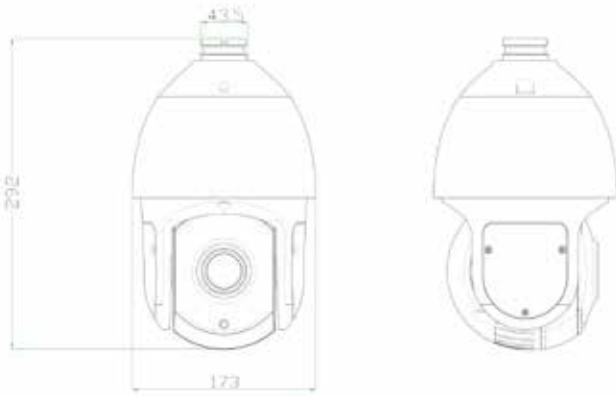

GE-PT120Z2M

5.5"Outdoor Medium IP Network Speed PTZ Full HD Camera

Features

- H.264 Compression
- Up to 1920x1080@30fps
- Mechanical WDR 140dB
- Smart IR, IR Range: 120m
- Optical Zoom: 22x,
- Speed Max 400°/s, -16~90° Tilt Angle
- NIR, WDR, 3D DNR, HLC, Dual-ICR, AWB, AGC, BLC
- Detection/Video Abnormal Detection"
- IP66
- 360° Endless

General	
Language	English, Spanish, Korean, Italian, Turkish, Thai, Russian Polish, French, Traditional Chinese, Simplified Chinese
Operating Conditions	Indoor: 0°~ +40° Outdoor: -40°~ +60°
Power Supply	DC12V, POE+
Power Consumption	12.05W(IR OFF)/21.18W(IR ON)
Lightning Protection	Transient voltage 3000V
Impact Protection	IP66
Wiper	N/A
IR LEDs	≤ 42x8PCS
Dimensions	26.5x26.5x42(cm)

Dimension (unit:mm)

Weight

9.7Kgs

(* Design and specifications are subject to change for product improvements without prior notice.