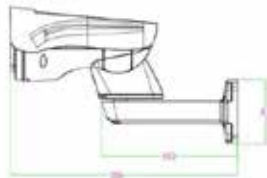

Infrared

IR Distance	100m
IR Angle	Adjustable by Zoom

Interface

Audio Input	/
Audio Output	/
Ethernet	1-ch RJ45 10M/ 100M
Alarm Input	Optional
Alarm Output	Optional
On-board Storage	Optional
BNC Output & RS485	N/A
Extension	N/A

Network

Max.Image Resolution	5MP
Main Stream	5MP@15fps; 1920×1080@25/30fps; 1280×960@25/30fps; 1280×720@25/30fps;1280×720@50/60fps 704×576@25/30fps;704×480@50/60fps
Sub Stream	704×576@25fps/704×480@30fps 352×288@25fps/352×240@30fps 176×144@25fps/176×120@30fps
Third Stream	352×288@25fps/352×240@30fp
Image Compression	H.265H/H.264M/H.264B/MJPEG
Audio Compression	/
Protocols	IPV4/IPV6/HTTP/802.1x/FTP/SMTP/UPnP/SNMP DNS/DDNS/NTP/RTSP/TCP/UDP/DHCP/PPPoE
Web Browser	IE8/Firefox24 and above
System Compatibility	ONVIF (Profile S), SDK, CGI

Dimension (unit:mm)

Weight

3Kgs

(*). Design and specifications are subject to change for product improvements without prior notice.