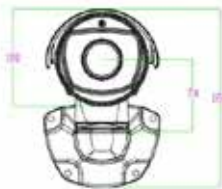

Infrared

IR Distance	100m
IR Angle	Adjustable by Zoom

Interface

Audio Input	/
Audio Output	/
Ethernet	1-ch RJ45 10M/ 100M
Alarm Input	Optional
Alarm Output	Optional
On-board Storage	Optional
BNC Output & RS485	N/A
Extension	N/A

Dimension (unit:mm)

Weight

3Kgs

(*). Design and specifications are subject to change for product improvements without prior notice.