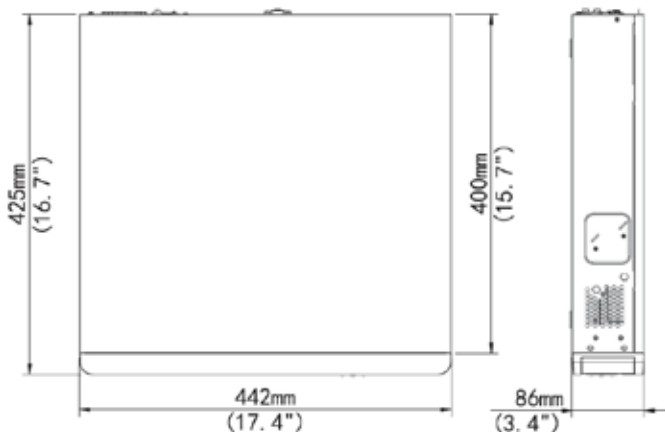

Dimension (unit:mm)

Weight

5.24 Kg (without HDD)

(*) Design and specifications are subject to change for product improvements without prior notice.