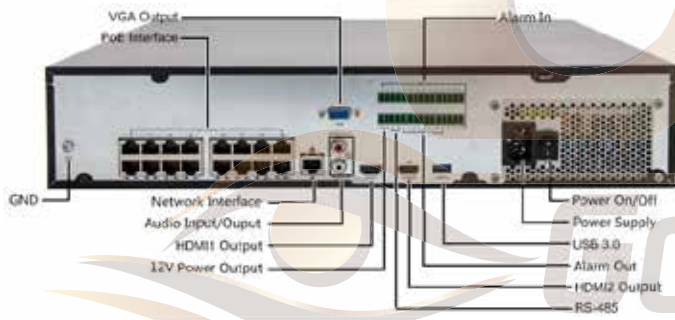

Specifications

System	GE-NV1616P-04H-12M
IP Video Input	16-ch
Two-way Audio Input	1-ch, RCA
Video/Audio Output	
HDMI/VGA Output	HDMI1:1920x1080p /60Hz, 1920x1080p /50Hz, 1600x1200 /60Hz, 1280x1024 /60Hz, 1280x720 /60Hz, 1024x768/60Hz HDMI2: 4K (3840x2160) /60Hz, 4K (3840x2160) /30Hz, 1920x1080p /60Hz, 1920x1080p /50Hz, 1600x1200 /60Hz, 1280x1024 /60Hz, 1280x720 /60Hz, 1024x768 /60Hz VGA:1920x1080p /60Hz, 1920x1080p /50Hz, 1600x1200 /60Hz, 1280x1024 /60Hz, 1280x720 /60Hz, 1024x768/60Hz
Recording Resolution	12MP/8MP/6MP/5MP/4MP/3MP/1080p/960p/720p/D1/2CIF/CIF
Audio Output	1-ch, RCA
Synchronous Playback	16-ch
Corridor Mode Screen	3/4/5/7/9/10/12/16
Decoding	
Decoding format	Ultra 265, H.265, H.264
Live view/ Playback	12MP/8MP/6MP/5MP/4MP/3MP/1080p/960p/720p/960H/D1/2CIF/CIF
Capability	3 x12MP@25, 4x4K@30, 8x4MP@30, 16x1080p@30, 32x960p@25
Network	
Incoming Bandwidth	160Mbps
Outgoing Bandwidth	320Mbps
Remote Users	128
Protocols	P2P, UPnP, NTP, DHCP, PPPoE
External Interface	
Network Interface	1 RJ45 10M/100M/1000M self-adaptive Ethernet Interface
Serial Interface	1 x RS485
USB Interface	Front panel: 2 x USB2.0 Rear panel: 1 x USB3.0
Alarm In	16-ch
Alarm Out	4-ch
Power Output	12 VDC
POE Interface	16 independent 100 Mbps PoE network interfaces
Max Power	Max 30W for single port Max 200W in total (12.5W for each)
Supported Standard	IEEE 802.3at
Storage	
SATA	4 SATA interfaces
Capacity	up to 8TB for each HDD
Advanced	
VCA Detection	Face detection, Intrusion detection, Cross line detection, Audio detection, Defocus detection, Scene change detection, Auto tracking
VCA Search	Face search, Behavior search
Statistical Analysis	People counting
General	
Power Supply	100 ~ 240V AC Power Consumption: ≤ 20 W(without HDD)
Working Environment	-10°C ~ + 55°C (+14°F ~ +131°F), Humidity ≤ 90% RH(non-condensing)
Dimensions(W×D×H)	442 mm× 425mm×86mm
Weight (without HDD)	≤ 5.24 Kg (11.55 lb)