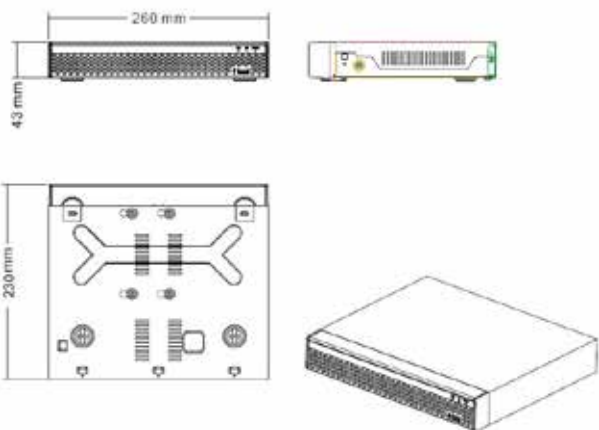

Dimension (unit:mm)

Weight

2.0KG (without HDD)

(*) Design and specifications are subject to change for product improvements without prior notice.