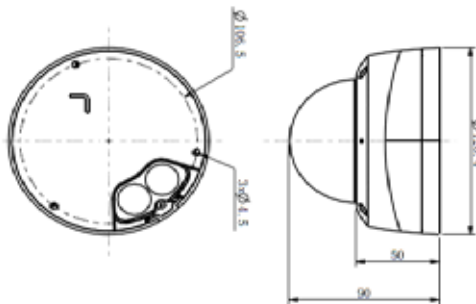

No Visible Damage

No Visible Damage

Dimension (unit:mm)

Weight

0.7KG (IP Camera Only); 0.9KG (with Packing Box)

(* Design and specifications are subject to change for product improvements without prior notice.