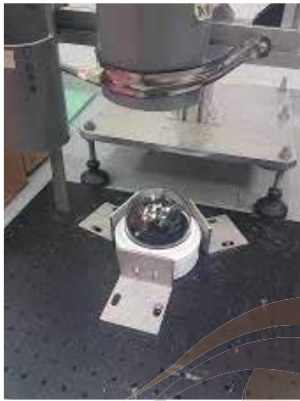

No Visible Damage