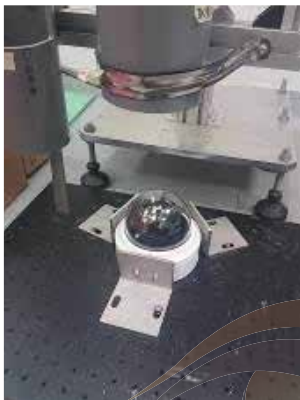

No Visible Damage