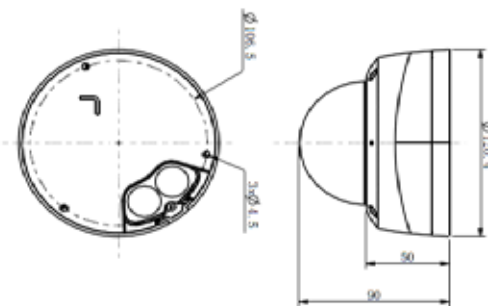

## Dimension (unit:mm)

## Weight

0.7KG (IP Camera Only); 0.9KG (with Packing Box)

(\* Design and specifications are subject to change for product improvements without prior notice.