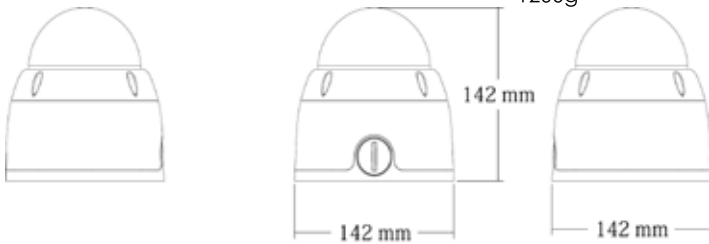

GE-DF60FO5M

Outdoor Dome Varifocal IP Network Camera with IR (F-Series)

Features

- 1/2.7" OV High-resolution CMOS Sensor
- 2.8-12mm Varifocal Lens
- ONVIF Conformance
- HISILICON OS05A10 + Hi3516D
- H.265+/H.265/H.264+/H.264 Compression Method
- WDR (Wide Dynamic Range)
- Improved noise figure with the enhanced 3DNR
- One touch 3-Axis locking bracket, Easy Installation Pad
- IP66 Protection

AVAILABLE ACCESSORIES

GE-A0302

GE-A0302+GE-A0811

GE-A0302+GE-AJ0501

GE-YXH0302+GE-A0601

Dimension (unit:mm)

Weight

1200g