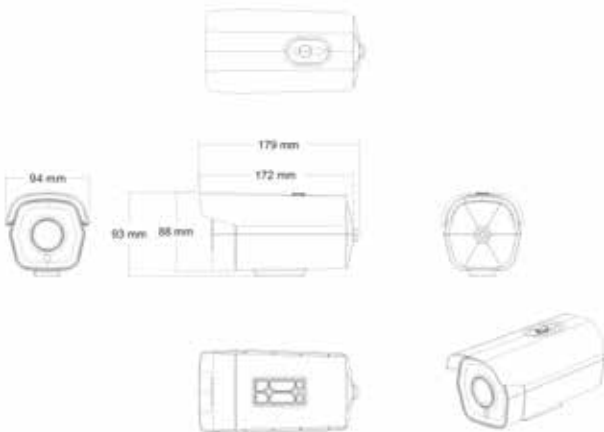

### Features

- 1/3" OV High-resolution CMOS Sensor
- 2.7-13.5mm 5X Motor Zoom Auto Focus Lens
- ONVIF Conformance
- HISILICON OV4689 + Hi3516D
- H.265+/H.265/H.264+/H.264 Compression Method
- WDR (Wide Dynamic Range)
- Improved noise figure with the enhanced 3DNR
- One touch 3-Axis locking bracket, Easy Installation Pad
- IP66 Protection

### Dimension (unit:mm)

### Weight

1300g